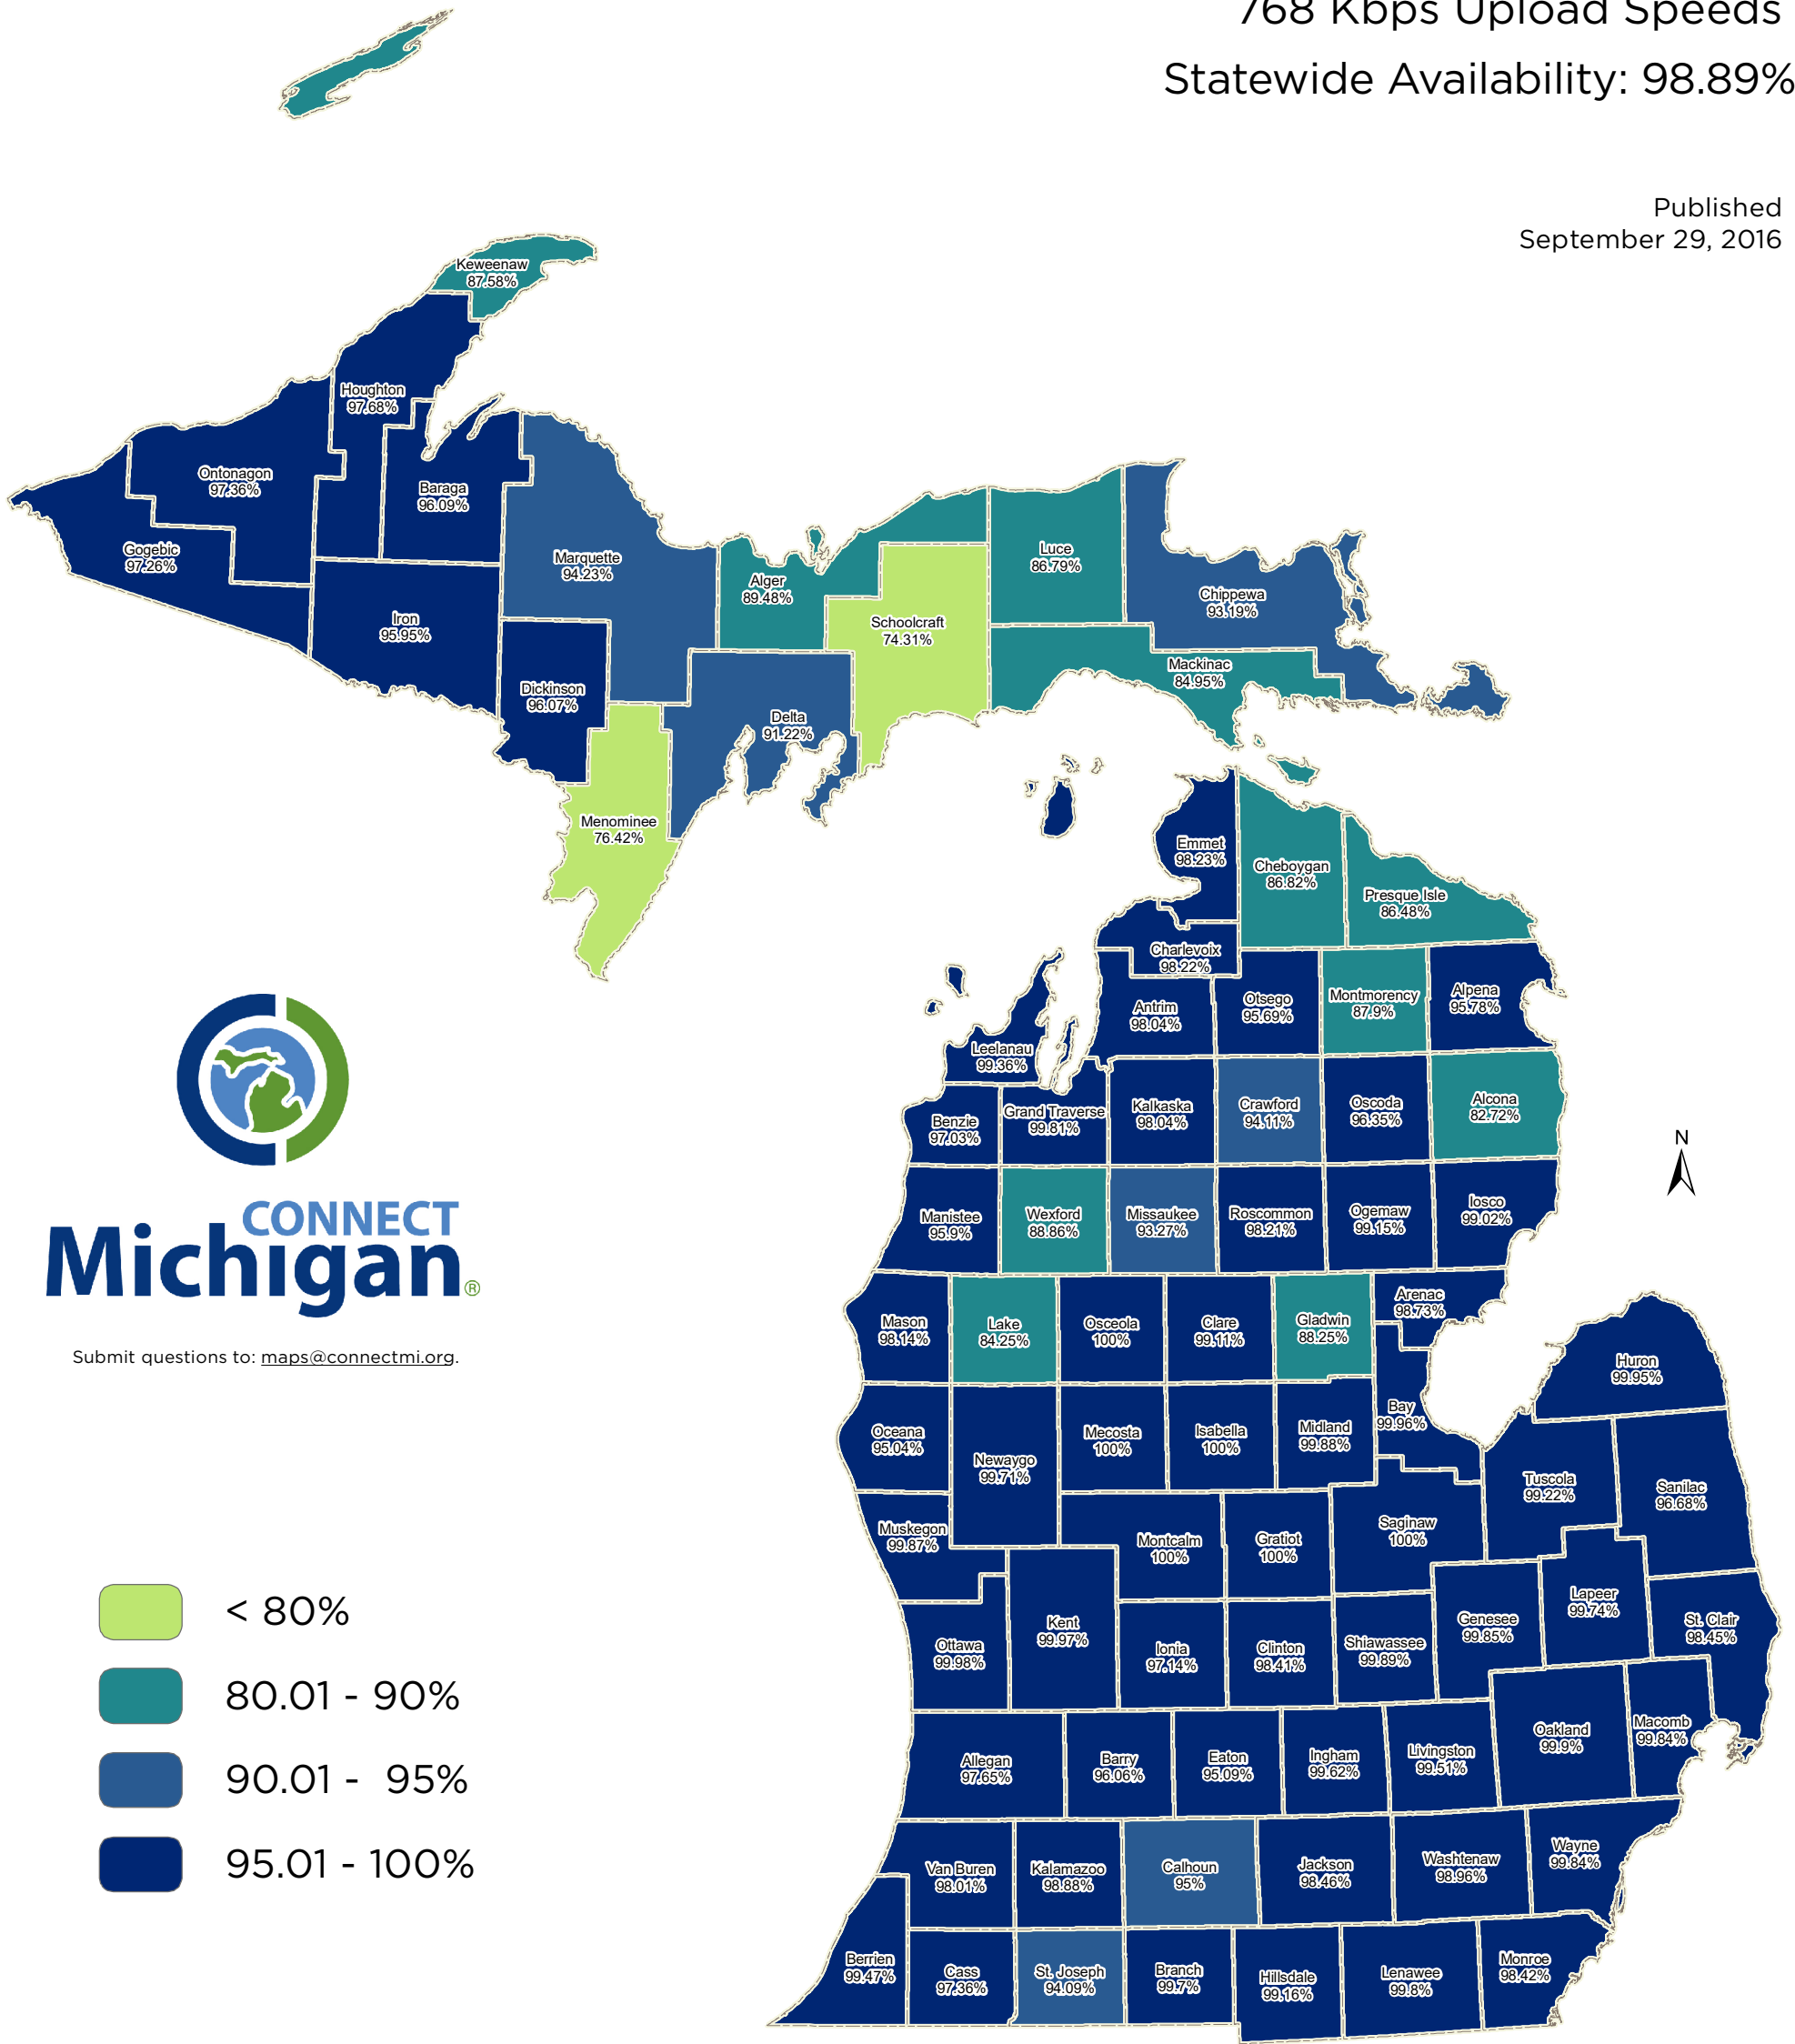

Broadband Availability in the State of Michigan

Percentage of Households Served by Terrestrial, Non-Mobile Broadband Service

At Least 3 Mbps Download/
768 Kbps Upload Speeds

Statewide Availability: 98.89%

Published
September 29, 2016

Data displayed on this map is developed from a combination of direct provider outreach and data collection, FCC Form 477 filings, State Broadband Initiative datasets, and independent research conducted by Connect Michigan. Satellite broadband services may also be available.